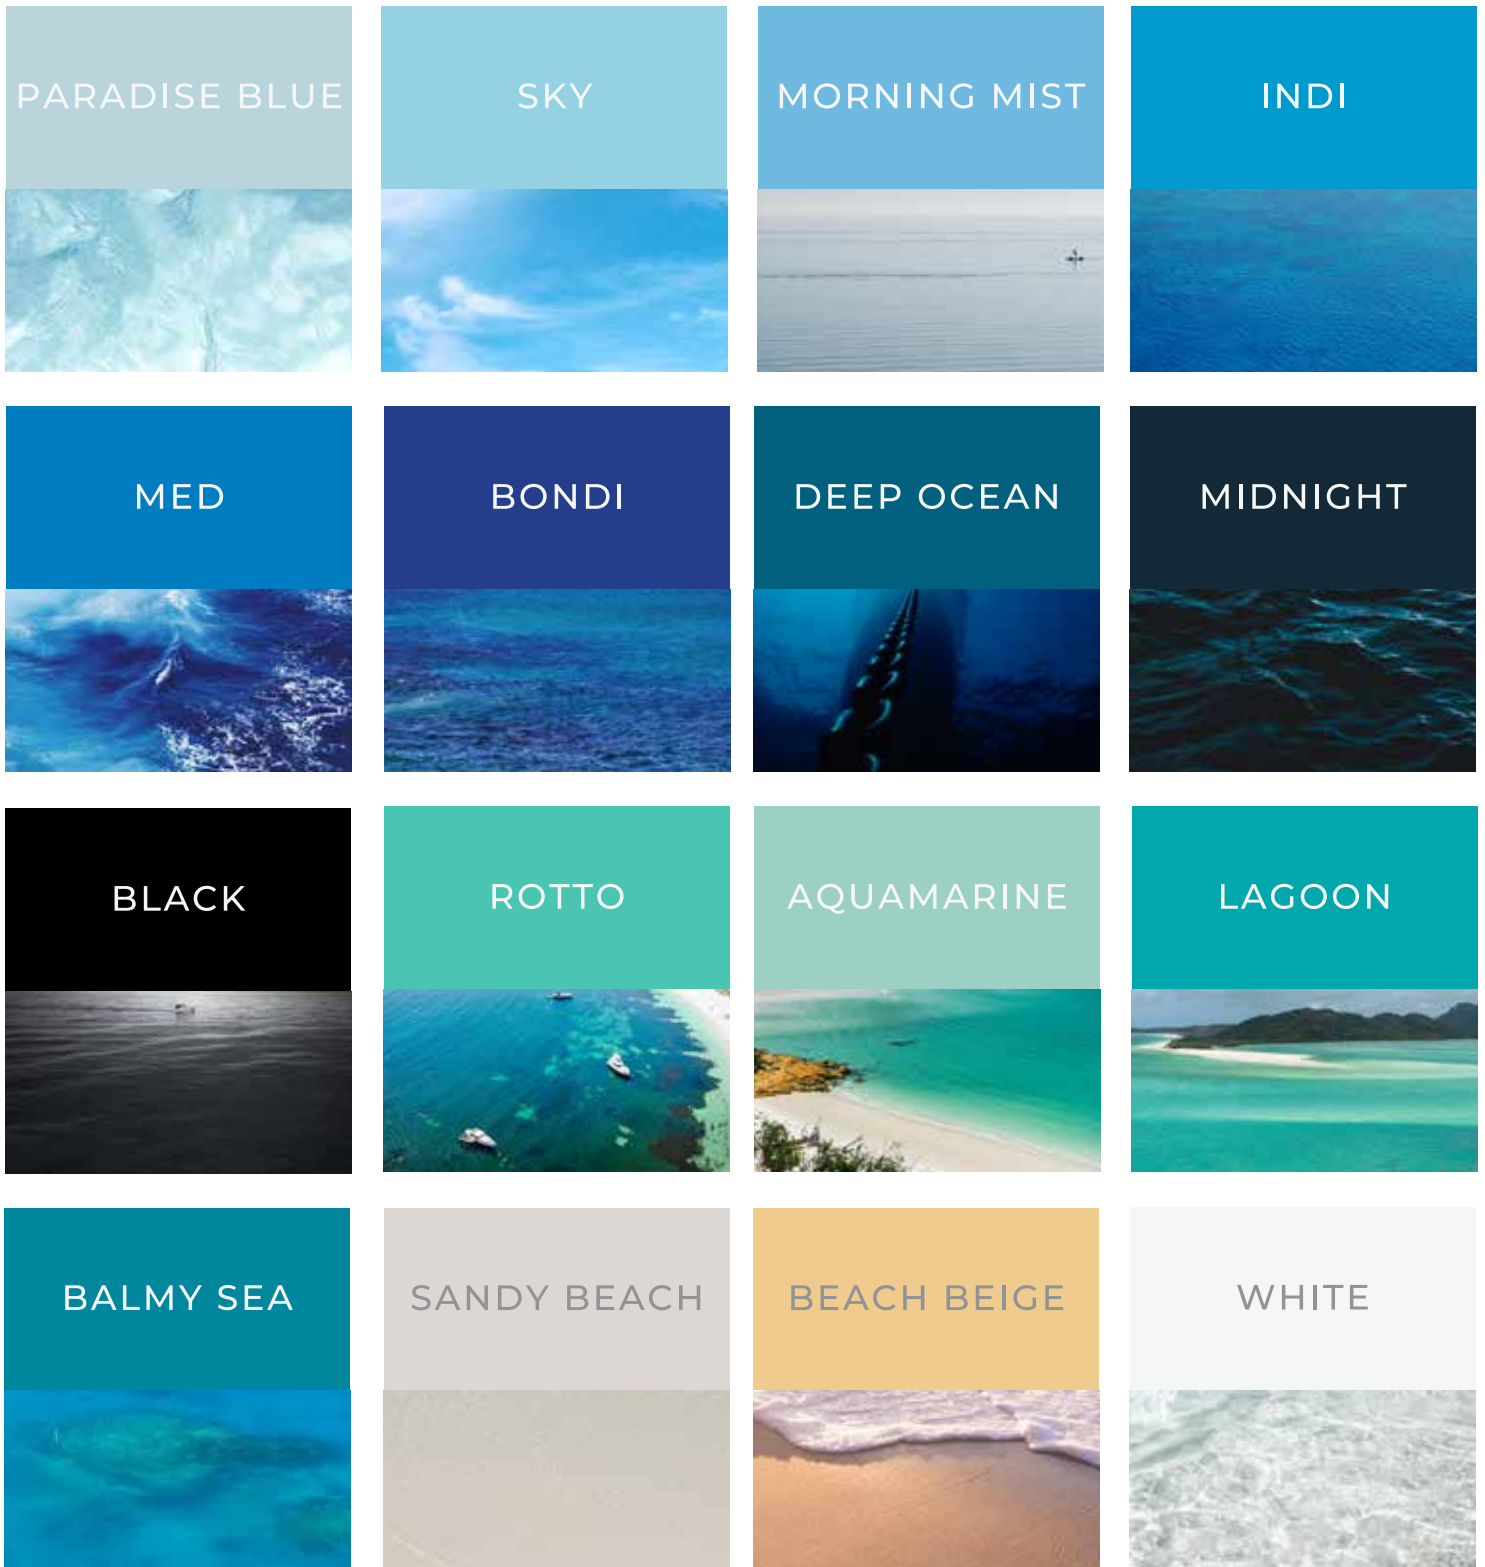

The colour palette is inspired by the Australian marine environment and the natural beauty that surrounds it.

HEAD OFFICE:
Unit 1/34 Truganina Road, Malaga WA
SYDNEY WAREHOUSE:
Unit 32/1 Talavera Road, Macquarie Park NSW